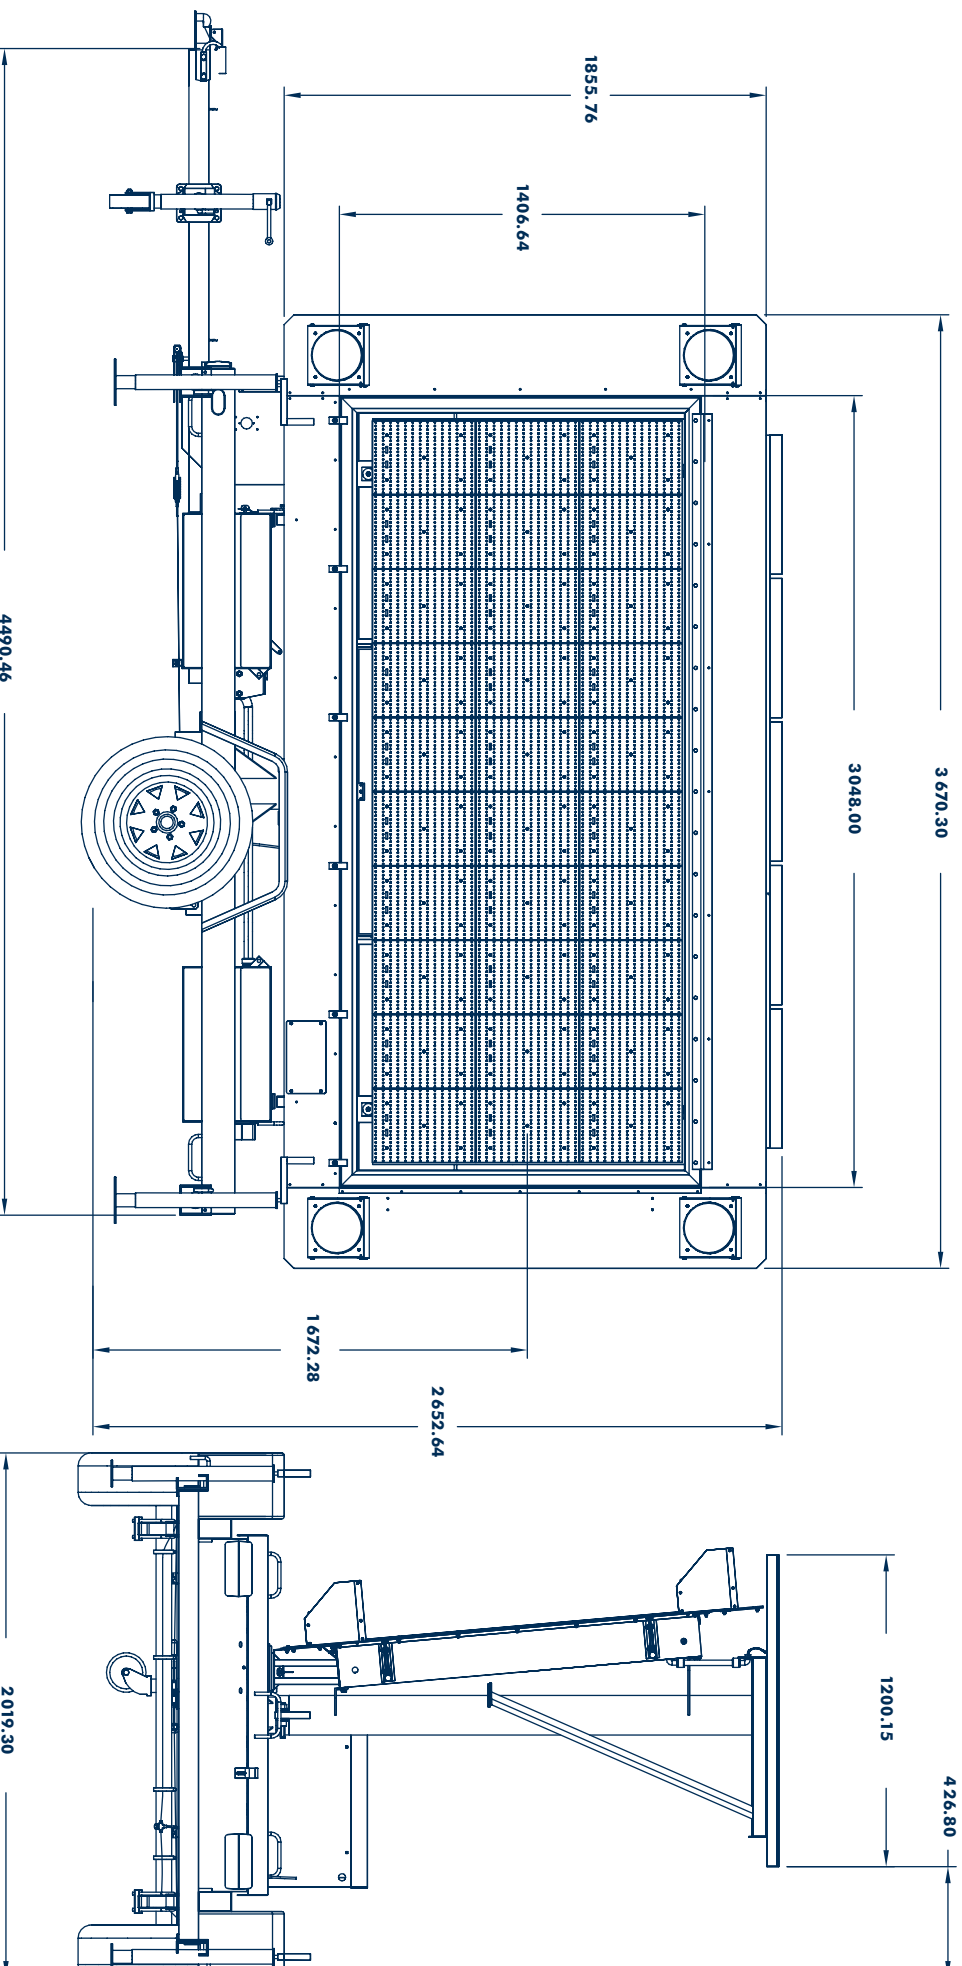

ADVANTAGE 42100

Note: Units are in mm

ADVANTAGE 42100 FONT SIZES

| | | | |
|---------|-------|------------|-------------------------------|
| Font 01 | 200mm | 4x14 | Up to & including 50mph roads |
| Font 02 | 240mm | 3x11 | Up to & including 60mph roads |
| Font 03 | 320mm | 2x8 | Over 60mph |
| Font 04 | 400mm | 2x7 | Over 60mph |
| Font 05 | 160mm | 4x14 | Not HA approved |
| Font 06 | 240mm | 4x12 | Not HA approved |
| Font 07 | 320mm | 3x10 | Not HA approved |
| Font 08 | 400mm | 2x10 | Not HA approved |
| Font 09 | 200mm | Up to 4x20 | Not HA approved |